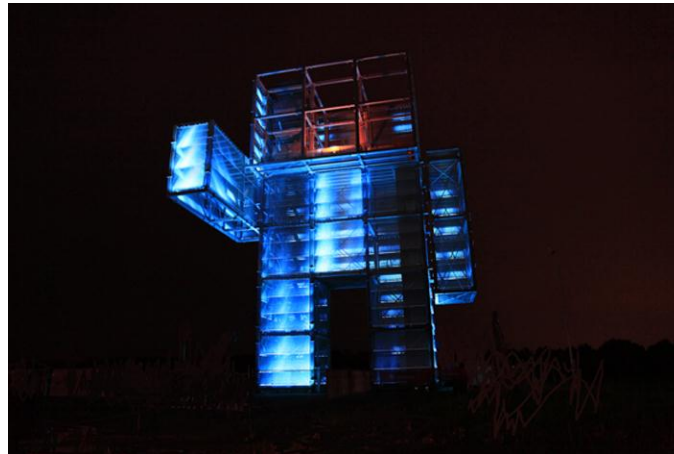

## Imposing Medial Spectacle: The Indemann Observation Tower

Picture 1: During the day, the metallic surface shimmers and reflects light.

Picture 2: The organic colours and shaping of the Indemann allows to blend it into the surrounding landscape.

Picture 3: At night, a spectacular computer-controlled light show comes to life.

Picture 4: Designed by the Maastricht architecture firm Maurer United Architects, the Indemann extends his arm to point out the evolving landscape.

## Imposing Media Spectacle: The Indemann Observation Tower

Picture 5: A landmark with a vision: The Indemann.

Picture 6: The stainless steel wire mesh is illuminated indirectly by the LED-tubes.

Pictures 1,2,4,6 © GKD