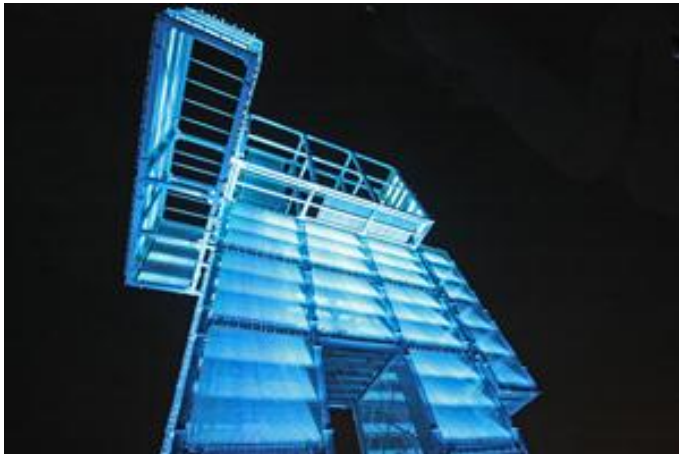

## Imposing Medial Spectacle: The Indemann Observation Tower

Picture 1: During the day, the metallic surface shimmers and reflects light.

Picture 2: The organic colours and shaping of the Indemann allows to blend it into the surrounding landscape.

Picture 3: At night, a spectacular computer-controlled light show comes to life.

Picture 4: Designed by the Maastricht architecture firm Maurer United Architects, the Indemann extends his arm to point out the evolving landscape.

## Imposing Media Spectacle: The Indemann Observation Tower

Picture 5: A landmark with a vision: The Indemann.

Picture 6: The stainless steel wire mesh is illuminated indirectly by the LED-tubes.

Pictures 1,2,4,6 © GKD